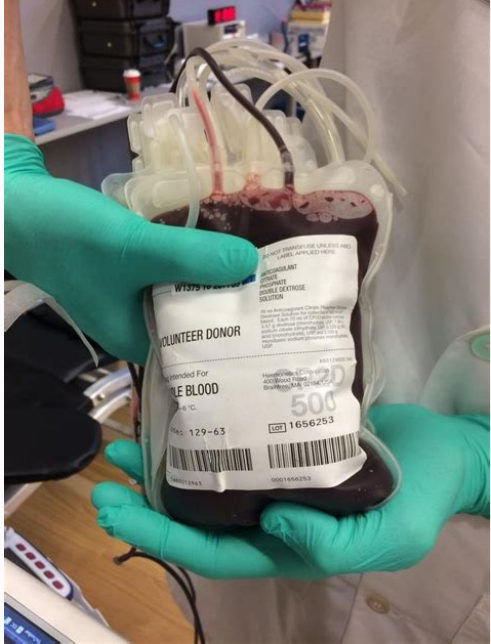

Where is aberdeen proving ground located. What is the zip code for aberdeen proving ground. Zip code for aberdeen proving ground md.