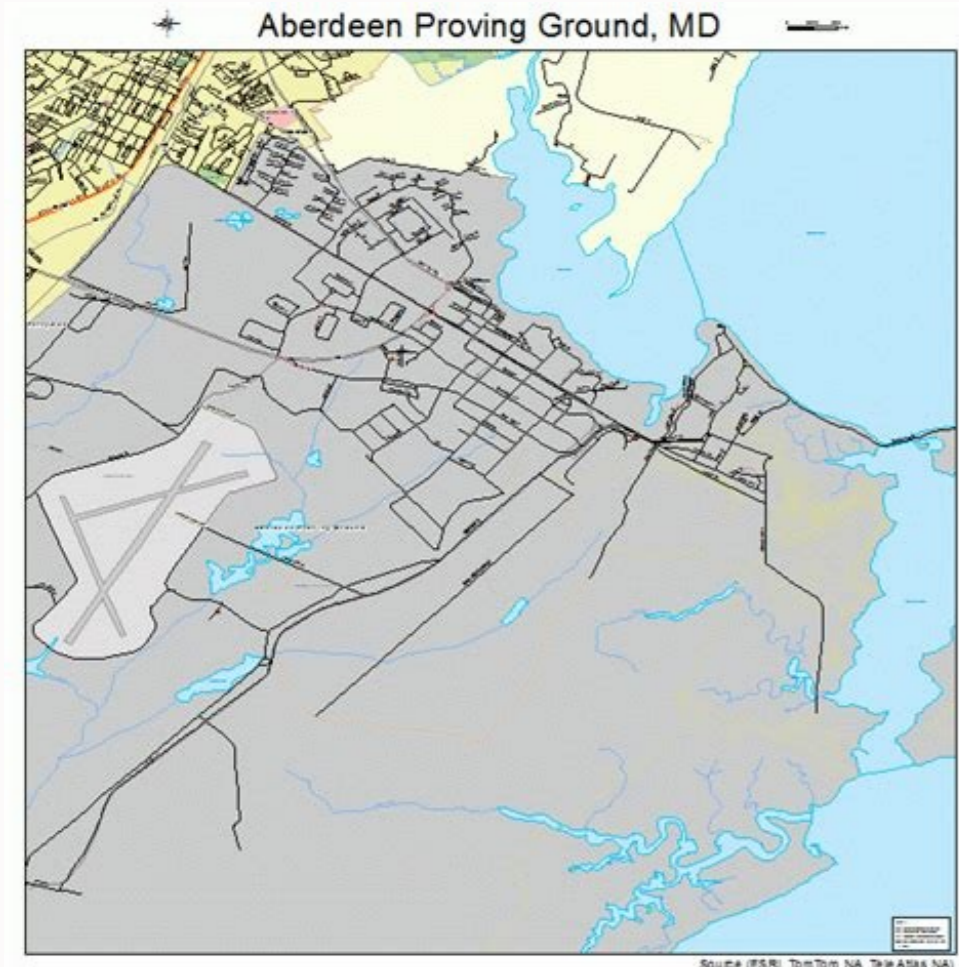

Where is aberdeen proving ground located. What is the zip code for aberdeen proving ground. Zip code for aberdeen proving ground md.